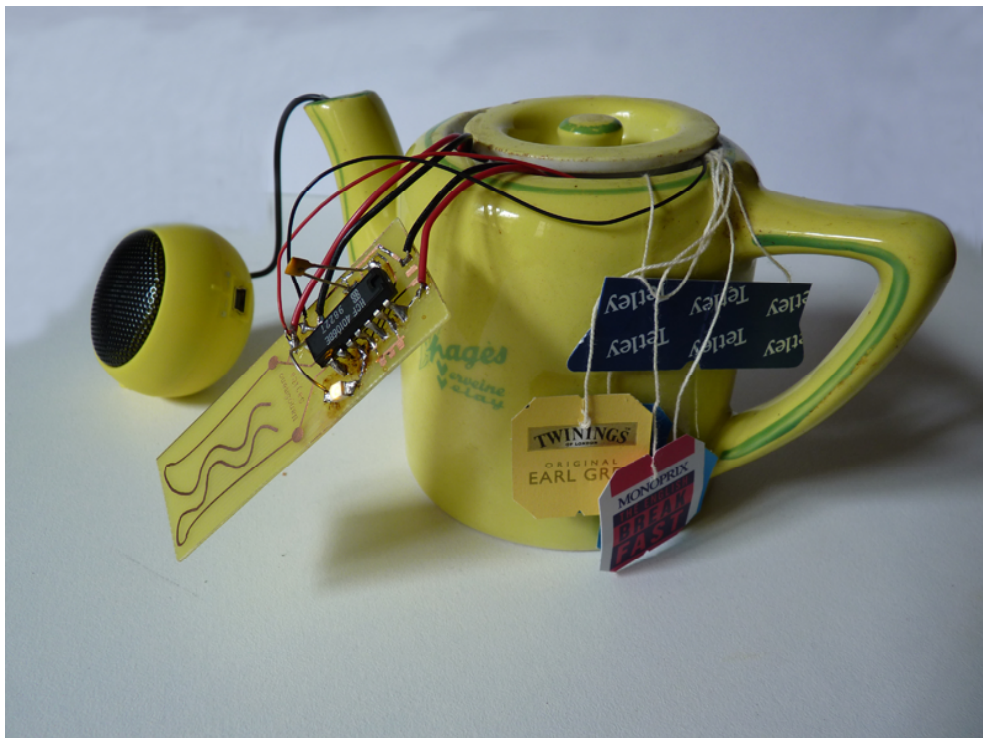

In a workshop conducted by Marc Dusseiller at la Fonderie de l'Image , I soldered Vive la Resistance aka NanoSmano Sajica , a mini circuit with an oscillator and a resistive gas sensor. It produces sound responding to touch and breath.

Stormy weather, a song written by Harold Arlen and Ted Koehler, first recorded by Ethel Waters in 1933, later recorded & re-interpreted by a string of fine musicians.

I install the NanoSmano Sajica inside the teapot, leaving its circuit board hanging out along with other teabag labels. I touch the circuit board. I blind read the fortune. The noise storms out of the teapot, amplified anarchy. The blue tune of Stormy Weather meets the teapot upheaval, stormy weather stirred and disturbed.

### Tech specs:

Teapot [16cm(L) x 8cm(W) x 9cm (H)]

NanoSmano Sajica (1) with battery & speaker

Speaker (1)

Teabags (5)

Reference:

Vive la Resistance aka NanoSmano Sajica  
Workshop with Marc Dusseiller

[http://wiki.sgmk-ssam.ch/index.php/Vive\\_la\\_Resistance\\_aka\\_NanoSmano\\_Sajica](http://wiki.sgmk-ssam.ch/index.php/Vive_la_Resistance_aka_NanoSmano_Sajica)  
[http:// www.hackteria.org](http://www.hackteria.org)